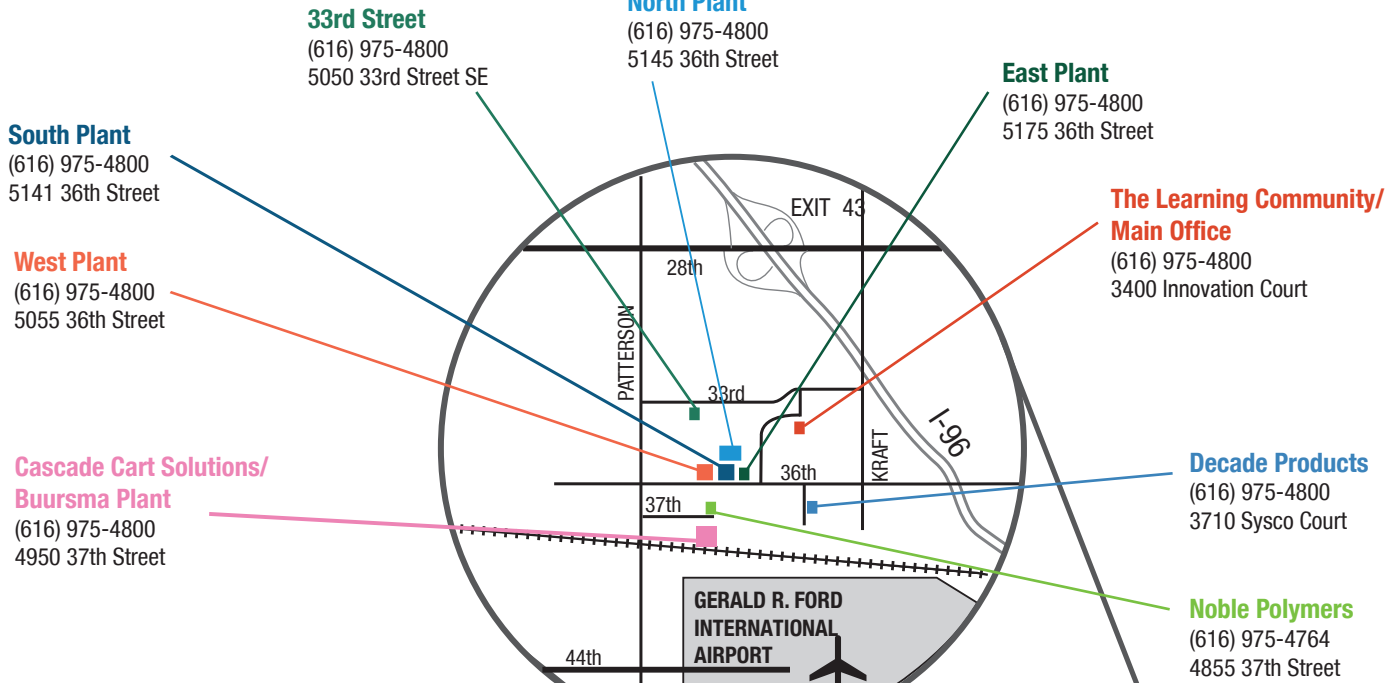

# Cascade Engineering - Grand Rapids Campus

Take I-96 to Exit 43B (28th Street East). Take 28th Street to first light, Kraft Avenue. Turn right (south) onto Kraft Avenue. Take Kraft for 1/2 mile to 33rd Street. Turn right (west) on 33rd Street. Take 33rd Street for 1/2 mile and turn left (south) on Innovation Court. Cascade Engineering is at the end of Innovation Court. The receptionist is in the 3400 Innovation Court Learning Community building.