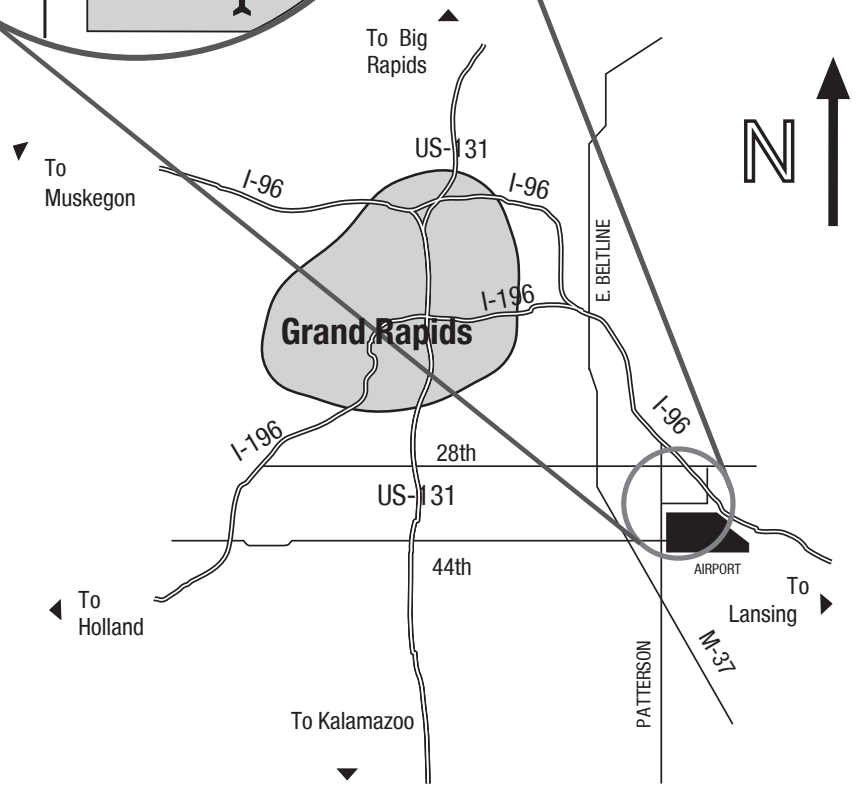

# Cascade Engineering - Grand Rapids Campus

Take I-96 to Exit 43B (28th Street East). Take 28th Street to first light, Kraft Avenue. Turn right (south) onto Kraft Avenue. Take Kraft for 1/2 mile to 33rd Street. Turn right (west) on 33rd Street. Take 33rd Street for 1/2 mile and turn left (south) on Innovation Court. Cascade Engineering is at the end of Innovation Court. The receptionist is in the 3400 Innovation Court Learning Community building.